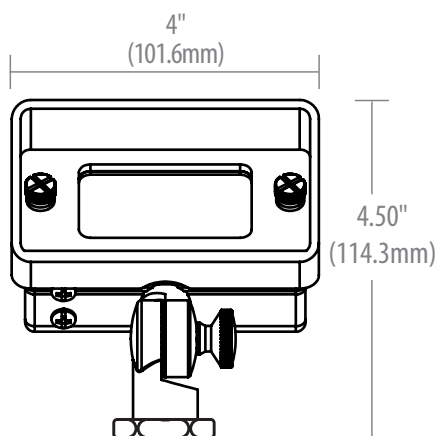

Sollos Landscape Lighting

Flood Reflector

This mini wall wash landscape fixture features a small footprint, with maximum light delivery and coverage. Fixtures are offered in aluminum and heavy duty construction antique brass. Each fixture comes standard with a pre-installed frosted lens. An additional clear lens is also included with each fixture.

FRF057

Housing	Architectural Aluminum or Cast Antique Brass
Lens	Frosted Tempered Glass (Clear Accessory Lens Included)
Wiring	3 Ft. 18/2 Wire Lead
LED Lamp	JC (not included)
Mounting Accessory	8" Ground Stake Included
Volts	12Vac

Order Codes

Antique Brass	FRF057-AB
Textured Black Aluminum	FRF057-TB
Textured Bronze Aluminum	FRF057-TZ

- Antique Brass ●
- Textured Black Aluminum ●
- Textured Bronze Aluminum ●