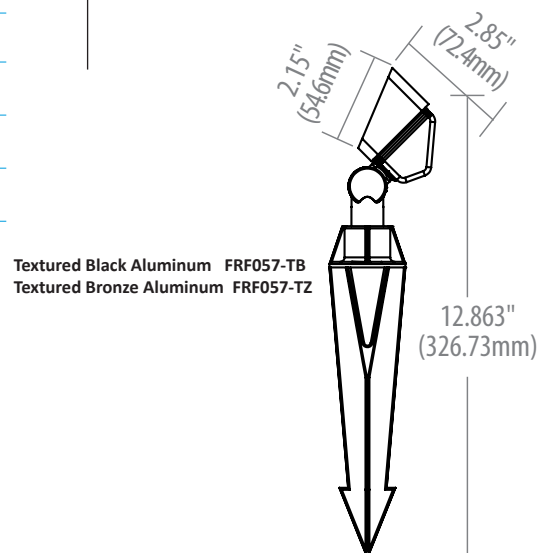

Contact Your Customer Care Specialist For Pricing, Orders And Technical Support. Rev. 101520

800.677.3334

www.solloslighting.com